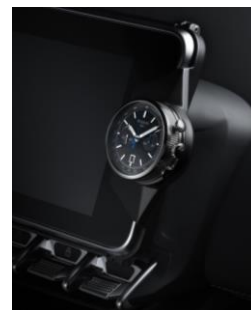

~~115 € TTC~~

Alpine A470 2018 1/43

25 € TTC

~~49 € TTC~~

A dark, atmospheric photograph of a mountain range, likely the Alps, with a blue wireframe overlay that traces the peaks and ridges of the mountains. The scene is dimly lit, with the mountains appearing as dark silhouettes against a slightly lighter, hazy sky. The wireframe is composed of thin, light blue lines that form a complex geometric pattern over the mountain's surface.

04 | Montres Alpine

Montres Tissot Alpine

TISSOT V8 ALPINE

400 € TTC

~~460 € TTC~~

TISSOT ALPINE ON BOARD

400 € TTC

~~460 € TTC~~

TISSOT ALPINE ON BOARD
AUTOMATIC
CHRONOGRAPH

1 599 € TTC

~~1 950 € TTC~~

A dark, atmospheric photograph of a mountain range, likely the Alps, with a blue wireframe overlay that traces the peaks and ridges of the mountains. The scene is dimly lit, with the mountains appearing in shades of grey and black against a dark sky. The wireframe is composed of thin blue lines that create a geometric, low-poly representation of the terrain.